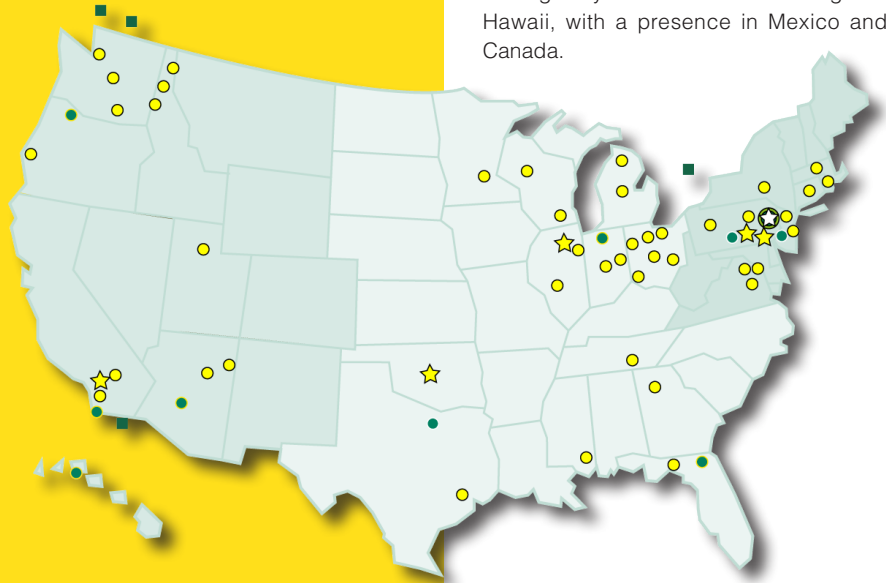

Contact Brad Mayo • Bmayo@henkels.com

Why Henkels & McCoy

Our commitment to you is far more than professional, it is personal.

H&M at a Glance

Henkels & McCoy is one of the largest privately held engineering, network development, and construction firms serving the communications, information technology, and utility industries. We have more than eighty offices strategically located from New England to Hawaii.

National Footprint

Henkels & McCoy has over 80 offices strategically located from New England to Hawaii, with a presence in Mexico and in Canada.

In addition to our own initiatives, we will obviously uphold the standards and procedures adopted by our customer.