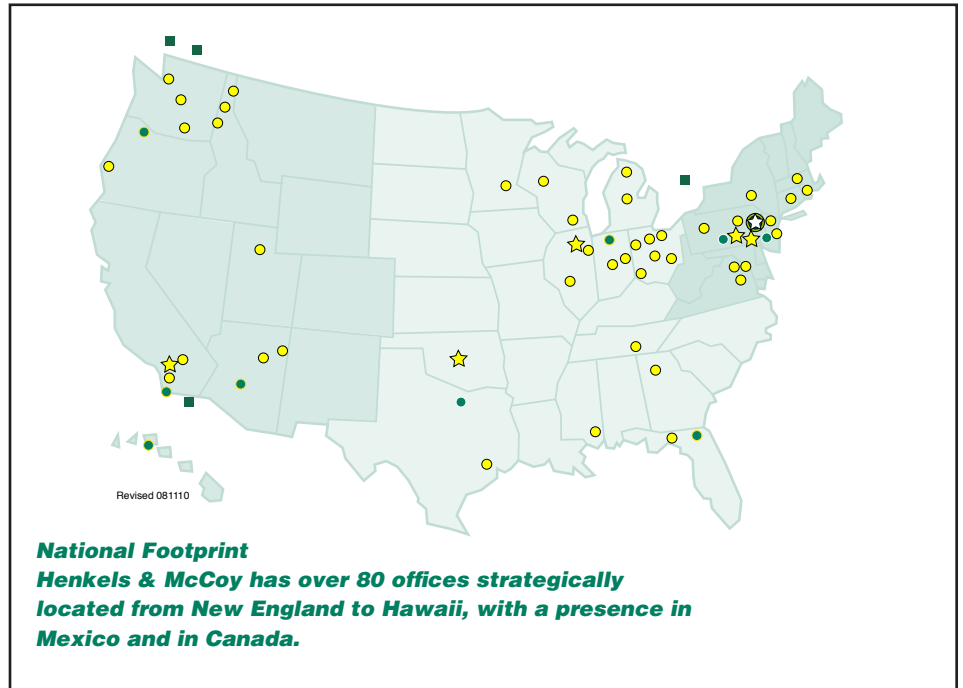

Why Henkels & McCoy.

Our commitment to you is far more than professional, it is personal.

H&M at a Glance

Henkels & McCoy is one of the largest privately held engineering, network development, and construction firms serving the communications, information technology, and utility industries. We have more than eighty offices strategically located from New England to Hawaii.

Focus on Project Management

Henkels & McCoy's formalized Project Management Program represents a company-wide commitment to excellence. Formal and on-line training focuses on a variety of skill sets including job tracking, cost management, leadership, client management, and communication skills. Our customers realize the benefits of our efforts through improved efficiency and reduced costs relative to scheduling, material management, self-inspection, reduction of administrative expense through electronic communications, and sophisticated tracking mechanisms.

Commitment to Safety

Safety represents a commitment to protect our employees, customers and the public. Based on this philosophy, we have created a corporate safety program that is well known throughout the industry and assures that our safety performance results from continual evaluation and implementation of company and

industry-wide best practices. In addition to our own initiatives, we will obviously uphold the standards and procedures adopted by our customer.

Investment in Quality

Quality assurance requires collective action and accountability. True continuous improvement is a result of systematic planning, execution, coordination and verification. Our belief in Peak Performance cuts across all areas of our business and comes to life through our Corporate Quality Assurance group. This unit has a central role in developing processes and mechanisms to stimulate consistent, proactive dialogue with customers throughout the relationship.

The Bottom Line

Our integrity and unwavering focus on safety, quality and accountability have driven our consistent, organic growth since 1923. With an uninterrupted history of family leadership since the beginning, our commitment to you is far more than professional, it is personal.

HENKELS & MCCOY

M-1061-2270 Eng: LSS 01-20-17

Our commitment to Performance is second only to our commitment to Safety